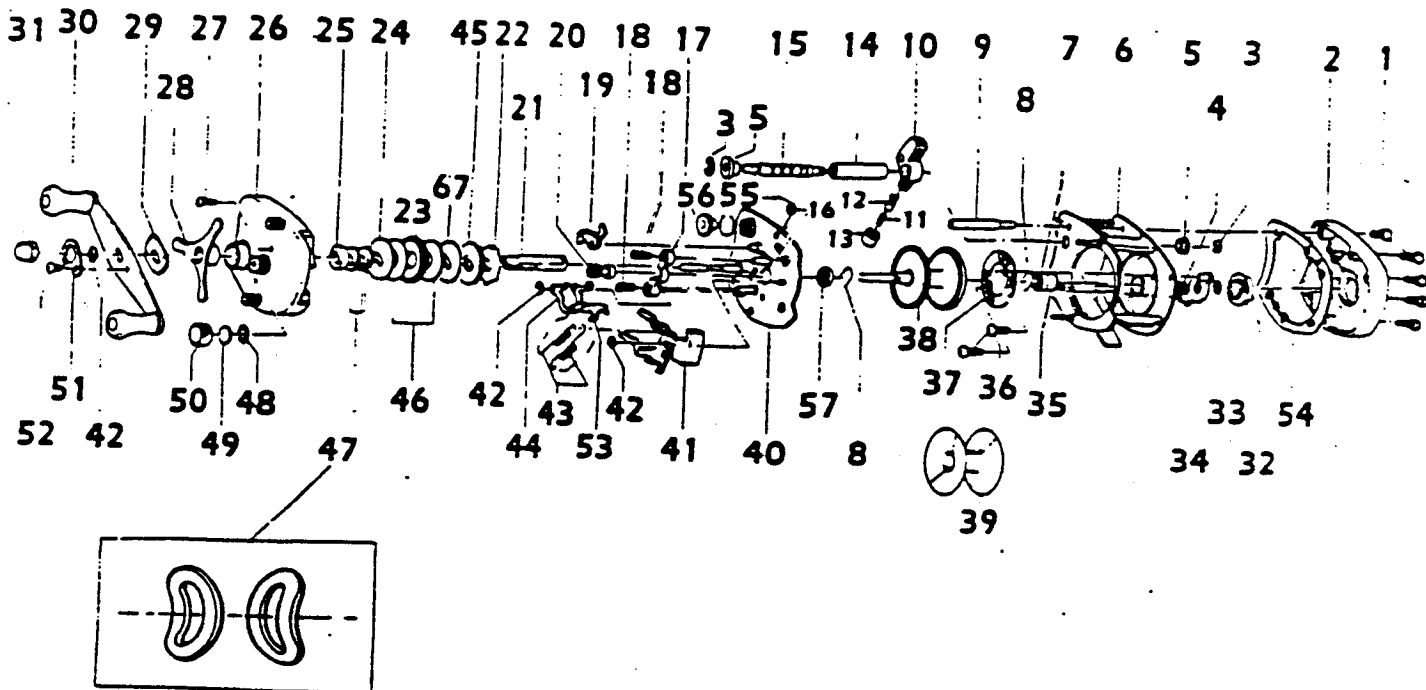

QUANTUM QD1310L

DISCONTINUED

Key No.	Part No.	Description	Price	Key No.	Part No.	Description	Price
	CX4000	SPARE PARTS W/WRENCH	3.69	28	LX4663	STAR DRAG	6.14
	CX4100	LEVEL WIND HOOD	3.69	29	CX4660	HANDLE WASHER	.36
	LX310	SET PLATE ASSY.	18.00	30	CX4701	HANDLE	5.53
	LX324	SIDE COVER	13.29	31	LX4702	HANDLE NUT	1.53
	T130	WRENCH	2.59	32	CX4303	MAGNETIC CONTROL DIAL	.99
1	LX4102	RIGHT SIDE PLATE SCR.	.99	33	CX4250	O RING	.49
2	LX4101	RIGHT SIDE PLATE	6.45	34	CX4261	MAGNET RET. SUPPORT	1.46
3	CX4152	WORM SHAFT RETAINER	.31	35	CX4255	SPOOL TENSION SHIM A	.36
4	CX4301	MAGNET RET. SPRING	.36	36	CX4602	MAGNET RETAINER SCREW	.62
5	CX4156	WORM GUARD BUSHING	.62	37	CX4257	MAGNET RETAINER	8.59
6	LX4051	FRAME	23.32	38	LX4251	SPOOL	13.35
7	CX4252	SPOOL SHFT BEARING	7.99	39	CX4260	U SPOOL CONVERTER	3.07
8	CX4253	BEARING RETAINER	.36	40	LX4351	SET PLATE	18.73
9	BX4159	FRAME POST-SILVER	1.53	41	LX4402	SPOOL RELEASE BUTTON	2.64
10	CX4201-1	LINE GUIDE	4.00	42	CX4256	PINION GEAR	7.37
11	CX4203	LINE GUIDE PAWL SPRING	.36	43	FX4353	SET PLATE ACT SPRING	.91
12	CX4202	LINE GUIDE PAWL	2.21	44	LX4503	SET PLATE ACT. 'B'	1.84
13	CX4204	PAWL CAP	.91	45	LX4658	ANTI-REVERSE RATCHET	3.86
14	BX4158	WORM SHFT GUARD-SILVER	2.64	46	CX4661	DRAG WASHER A	.36
15	CX4151-1	WORM SHAFT W/O GEAR	3.69	47	CX4662	DRIVE SHAFT SPR. WSHR	.36
16	CX4502	SPOOL RELEASE SPRING	.36	48	CX4258	O RING	.36
17	CX4401	PINION YOKE	.62	49	CX4302	SPOOL TENSION SHIM B	.36
18	CX4403	PINION YOKE SPRING	.36	50	CX4259	SPOOL TENSION KNOB	1.84
19	LX4452	ANTI-REVERSE PAWL	1.84	51	LX4703	HANDLE NUT LOCK	1.23
20	LX4256	PINION GEAR	9.21	52	LX4704	HANDLE NUT LOCK SCR.	.49
21	LX4652	DRIVE SHAFT	4.90	53	LX4501	SET PLATE ACT. 'A'	1.23
22	LX4451	RELEASE RATCHET	1.23	54	CX4107	LEFT PLATE SPACER-WH.	1.53
23	LX4651	DRIVE GEAR	6.58	55	CX4153	GEAR RETAINING CLIP	.31
24	CX4659	DRAG WASHER B	.62	56	LX4150	WORM SHAFT GEAR	2.88
25	CX4254	DRIVE SHFT BUSH	.62	57	CX4252	SPOOL SHFT BEARING	7.99
26	LX4103	LEFT SIDE PLATE	13.82	67	LX4666	DRAG WASHER C	.62
27	LX4352	LEFT SIDE CVR SCREW	.42				