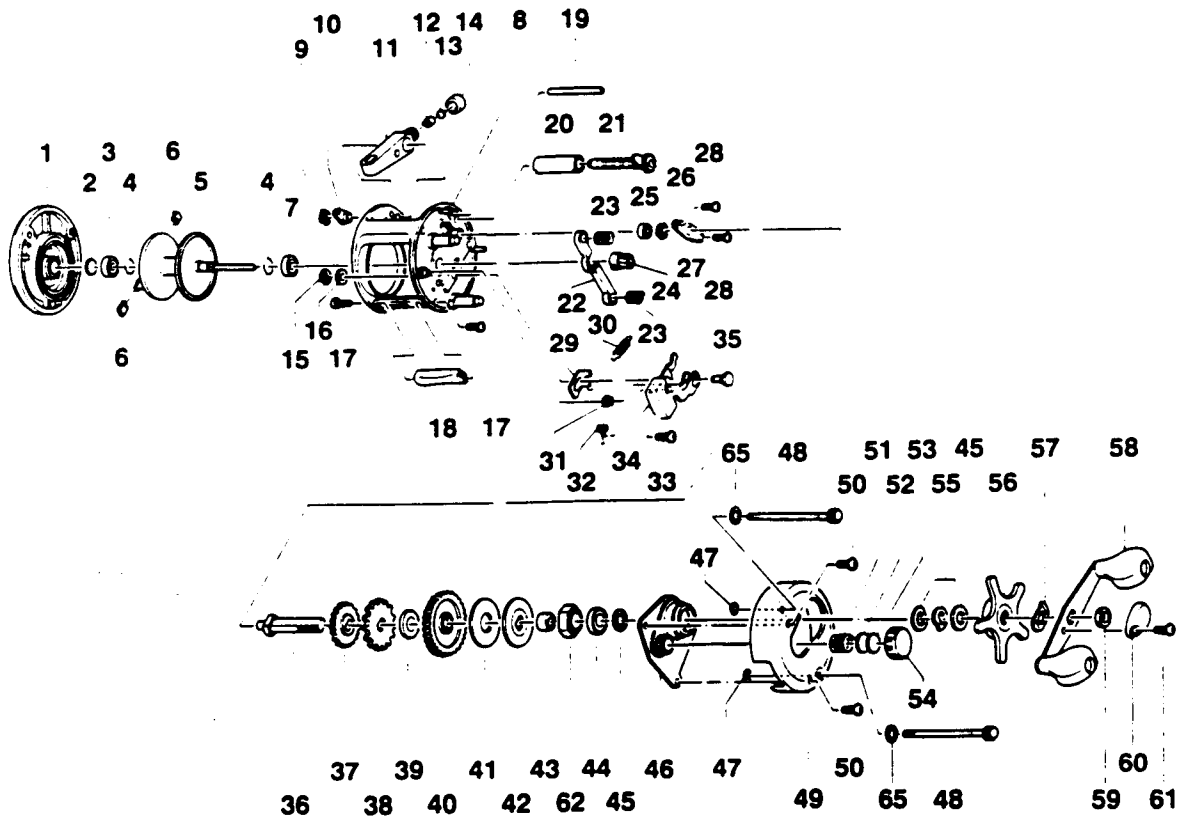

# QUANTUM IR4CX

Key No.	Part No.	Description	Price	Key No.	Part No.	Description	Price
1	XX323-03	Left Side Cover Assy	13.55	33	XX050-01	Screw - Release Slider	.15
2	XX038-02	Spool Shaft Washer	.26	34	JX339-02	Release Slider Assy	1.80
3	JX106-01	Bearing - Spool Shaft	6.33	35	JX102-01	Post - Kick Lever Guide	.88
4	JX080-01	Clip Ring	.26	36	JX008-01	Crank Shaft	2.88
5	JX321-02	Spool Assy	13.75	37	JX112-01	O/S Drive Gear	.46
6	XX044-01	Brake Shoe B	.26	38	JX083-01	Trip Ratchet	.93
7	JX106-01	Bearing - Spool Shaft	6.33	39	JX111-01	Washer - Ratchet	.46
8	JX301-05	Frame Assy	29.65	40	XX012-01	Drive Gear	7.67
9	QW120-01	E-Clip - Worm Shaft	.26	41	JX059-01	Drag Disc	1.44
10	JX067-01	Bushing - Worm Shaft	.31	42	JX045-01	Drag "D" Washer	.88
11	JX347-02	Line Guide Carrier Assy	2.32	43	CW052-01	Sleeve - One Way Bearing	2.88
12	JX006-01	Line Guide Pawl	1.80	44	TW058-01	Bearing - Crank Shaft (U)	7.21
13	JX035-01	Washer - Line Guide Pawl	.26	45	JX038-01	Crank Shaft Washer	.31
14	JX007-02	Screw - Line Guide Carrier	.52	46	JX066-02	Crank Shaft Guide	3.35
15	NX092-01	E-Clip - Kick Lever Guide Post	.26	47	JX073-01	O-Ring - Thumb Screw	.31
16	XX035-01	Washer - Kick Lever Guide	.26	48	XX374-01	Thumb Screw Assy	1.24
17	JX050-01	Screw - Thumb Rest	.31	49	JX024-07	Right Side Cover	9.75
18	JX009-02	Thumb Rest	.62	50	QW123-01	Right Side Cover Screw	.15
19	JX061-01	Line Guide Carrier Guide	.98	51	JX105-01	Spring - Tension Knob	.31
20	JX016-01	Worm Shaft Guide	.72	52	QW032-02	Washer - Spool Tension	.26
21	JX372-01	Worm Shaft Assy	6.90	53	JX082-01	Washer - Cushion	.21
22	JX025-01	Pinion Yoke	.52	54	XX033-01	Spool Tension Knob	.26
23	JX040-01	Yoke Spring	.21	55	JX046-01	Spring "D" Washer	.67
24	XX011-01	Pinion Gear	5.36	56	XX355-02	Star Drag Assy	3.45
25	JX017-01	Bushing - Crank Shaft (L)	.77	57	NX054-01	Handle Washer	.26
26	QW120-01	E-Clip - Crank Shaft	.26	58	UW318-01	Handle Assy	7.00
27	JX002-01	Retainer - Crank Shaft	.57	59	QW003-01	Handle Nut	.36
28	JX107-01	Screw - Crank Shaft Retainer	.15	60	JX034-02	Handle Nut Cap	.36
29	JX077-01	Kick Lever	.57	61	QW123-01	Handle Nut Cap Screw	.15
30	JX097-01	Spring - Kick Lever	.15	62	UQ063-02	One Way Bearing	9.27
31	JX068-01	Bushing - Release Slider Guide	1.08	65	JX121-01	Washer - Thumb Screw / Clicker Spring	.21
32	JX104-01	Spring - Release Slider	.21				