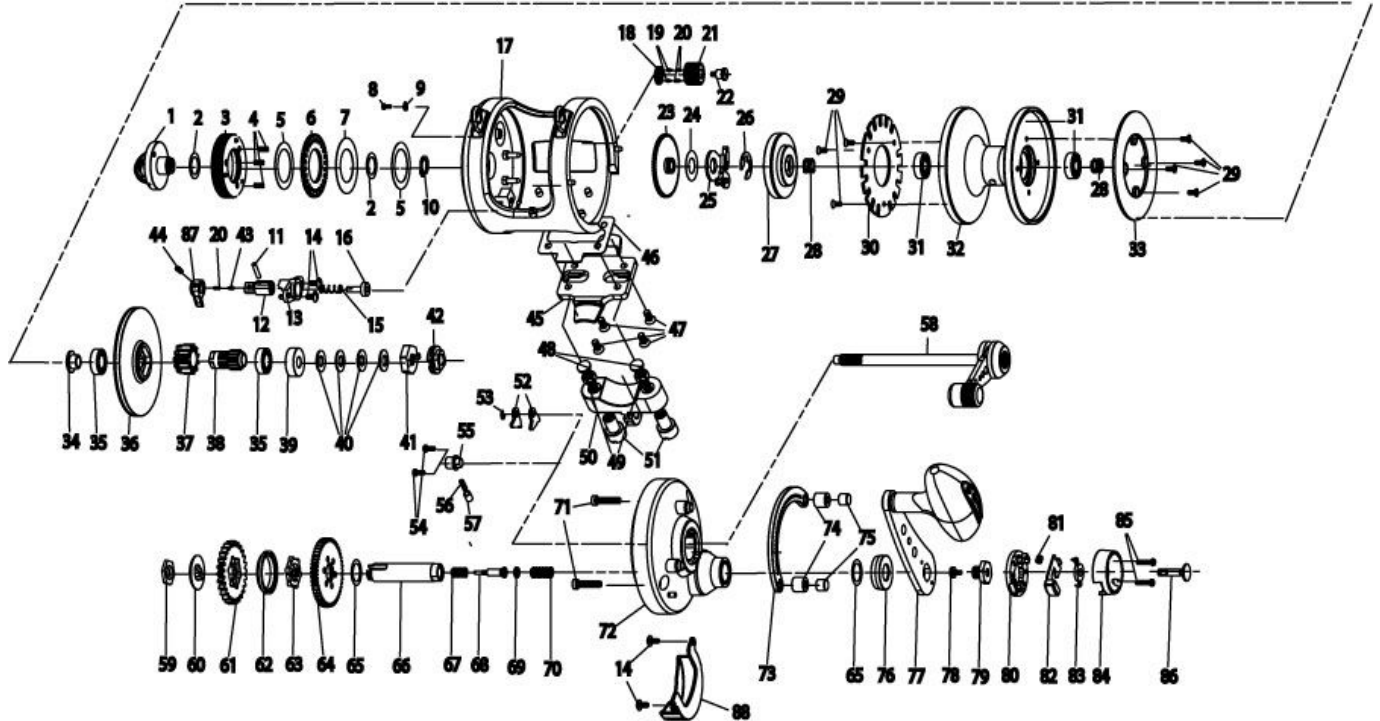

QUANTUM

Aruba ALD30W

Quantum Aruba					
Key No.	Description	Part No.		Description	Part No.
		ALD 30W	Key No.		
1	Clamp Nut Assembly	JF319-01	45	Reel Foot	KF106-01
2	Clamp Nut Washer	KF121-01	46	Reel Foot Gasket	JF155-01
3	Pre Set Knob Assembly	KF329-01	47	Reel Foot Screw	JF057-01
4	Pre Set Knob Spring	JF096-01	48	Rod Clamp Bolt	JF125-01
5	Pre Set Gear Washer - B	KF038-01	49	Rod Clamp Bolt Holder Nut	JF003-01
6	Pre Set Gear - A	JF029-01	50	Rod Clamp	JF154-01
7	Pre Set Gear Washer - A	JF035-01	51	Rod Clamp Nut	KF003-01
8	Pre Set Knob Locking Screw	KF050-01	52	Anti Reverse Pawl	JF063-01
9	Pre Set Knob Locking Plate	KF010-01	53	E-Clip	NX092-01
10	Clamp Nut Retainer	JF075-01	54	Anti Reverse Spring Holder Screw	BV123-01A
11	Bait Click Acuator Pin	JF102-01	55	Anti Riverse Spring Holder	KF129-01
12	Bait Click Acuator	JF157-01	56	Anti Riverse Spring	JF070-01
13	Bait Click Cam	JF156-01	57	Anti Reverse Spring Post	JF103-01
14	Bait Click Cam Screw	CW107-02	58	Spool Shaft Assembly	AF315-01
15	Bait Click Spring	JF110-01	59	Crank Shaft Nut	KF019-01
16	Bait Click Pawl	JF114-01	60	Spacer - A	JF160-01
17	Frame Assembly	AF301-01	61	Low Speed Drive Gear	JF012-01
18	Pre Set Idle Gear Click Plate	KF113-01	62	Spacer - B	KF160-01
19	Pre Set Idle Gear Click Pin	JF108-01	63	Gear Shifting Plate	JF036-01
20	Pre Set Idle Gear Click Spring	KF070-01	64	High Speed Drive Gear	KF012-01
21	Pre Set Idle Gear	JF112-01	65	Washer	JF032-01
22	Pre Set Idle Gear Screw	KF057-01	66	Crank Shaft	JF008-01
23	Pre Set Gear - B	JF085-01	67	Gear Shifting Plate Spring	KF096-01
24	Drag Stopper Plate Washer	KF032-01	68	Shifting Pin	KF093-01
25	Drag Stopper Plate Assembly	JF310-01	69	Bushing	JF132-01
26	E-Clip	KF020-01	70	Gear Shifting Spring	KF165-01
27	Left Drag Plate Assembly	KF348-01	71	Quadrant Anchor Screw	KF053-01
28	Pressure Release Spring	KF040-01	72	Gear Side Cover Assembly	JF324-01
29	Screw	TW107-02	73	Quadrant	JF152-01
30	Bait Click Ratchet	JF113-01	74	Quadrant Spacer	KF094-01
31	Ball Bearing	KF017-01	75	Quadrant Anchor	KF088-01
32	Spool Assembly	AF321-01	76	Handle Collar	JF081-01
33	Drag Washer	JF045-01	77	Handle Assembly	KF318-01
34	Bushing	JF067-01	78	Button Screw	JF053-01
35	Ball Bearing	CP058-01	79	Handle Nut	KF125-01
36	Right Drag Plate Assembly	JF348-01	80	Handle Nut Retainer	JF034-01
37	Low Speed Pinion Gear	JF011-01	81	Shifting Button Spring	JF071-01
38	High Speed Pinion Gear	KF011-01	82	High Speed Shifting Button Assembly	KF362-01
39	Bearing Pocket	KF067-01	83	Button Cover	JF131-01
40	Drag Spring Washer	JF046-01	84	Handle Nut Cap	JF145-01
41	Drag Cam - B	JF153-01	85	Handle Nut Cap Screw	KF123-01
42	Drag Cam - A	JF028-01	86	Low Speed Shifting Button	JF062-01
43	Bait Click Lever Spring Pin	KF108-01	87	Bait Click Lever	JF109-01
44	Bait Click Lever Screw	JF107-01	88	Gear Cover	N/A