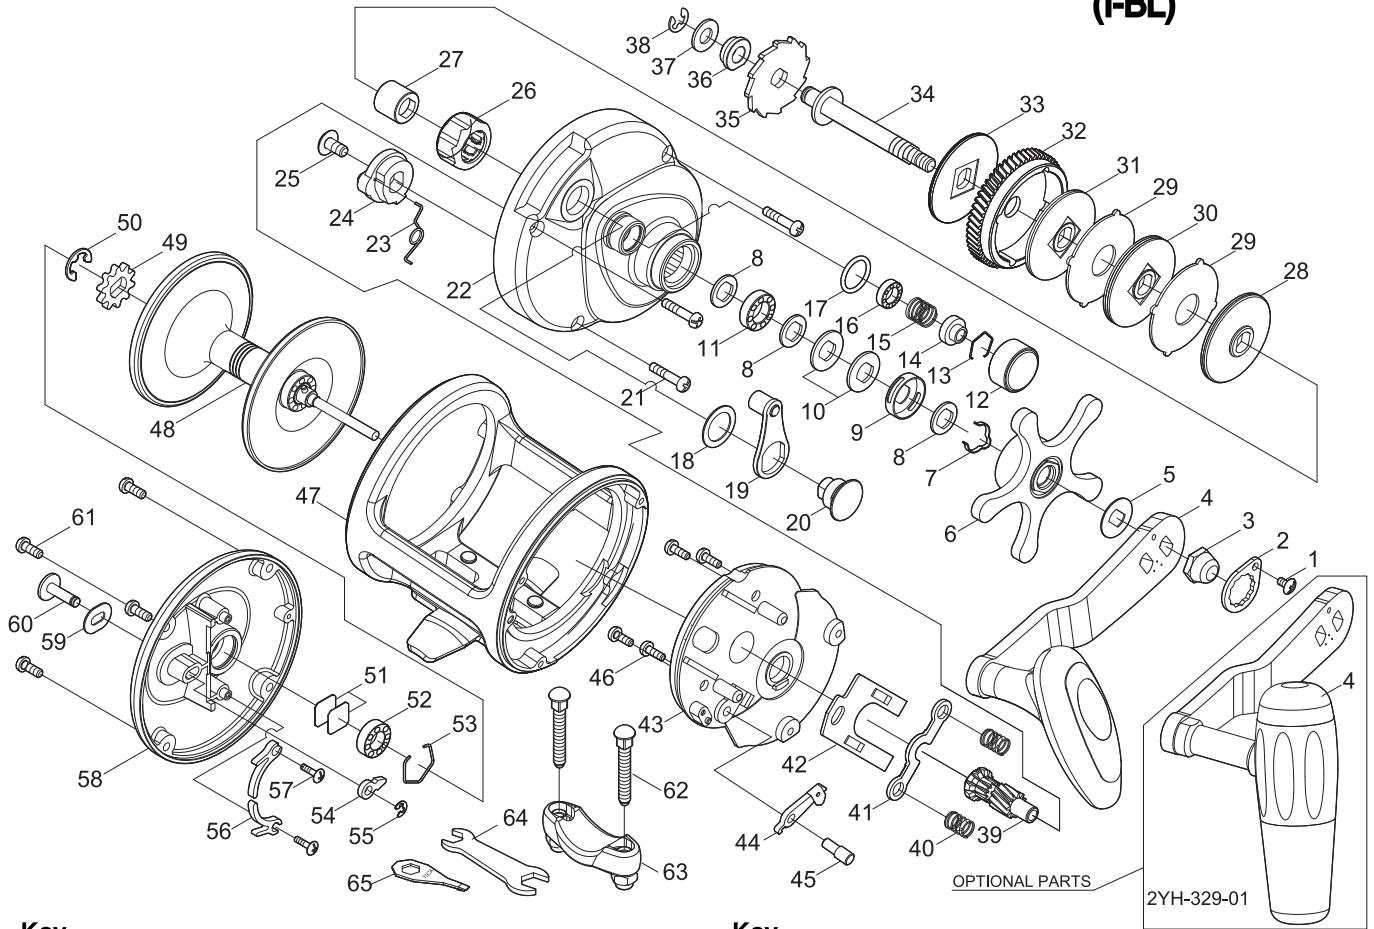

SALTWATER REEL

Sea Waves

SWP12NL / SWP12L / SWP12WL

(I-BL)

Key NO.	Parts No.	Parts name
1	2E2-006-01	B26M-050 SCREW
2	2F6-043-02	ROTOR NUT HOLDING PLATE
3	2E3-027-01	HANDLE NUT
4	2YH-352-02	HANDLE TOTAL ASSEMBLY
5	2W2-044-01	KEY WASHER
6	2YD-046-03	STAR DRAG LEVER ASSY
7	2L3-025-01	CLICK LEAF SPRING
8	2W2-043-01	KEY WASHER
9	2F8-060-01	CLICK LEAF SPRING HOLDER
10	2L1-007-01	SPRING WASHER
11	2Z1-023-05	814-4 BALL BEARING
12	2E3-063-01	CAST CONTROL NUT
13	2E4-011-01	BEARING RETAINER
14	2F5-319-01	BEARING RETAINER
15	2Q1-095-01	BEARING RETAINER SPRING
16	2Z1-013-05	610-3 BALL BEARING
17	2E9-033-01	O RING
18	2W1-198-01	111-158 WASHER
19	2YS-222-01	CLUTCH LEVER ASSEMBLY
20	2P3-038-01	LEVER PIN
21	2E2-074-01	A30M-150 SCREW
22	2YF-173-09	RIGHT SIDE COVER ASSEMBLY
23	2Q3-099-01	CLUTCH SPRING
24	2A2-069-01	CLUTCH CAM
25	2E2-073-01	B40M-080 SCREW
26	2YZ-013-01	ONE-WAY CLUTCH BEARING ASSEMBLY
27	2A4-026-01	ONE-WAY CLUTCH INNER TUBE
28	2YW-003-01	BAIL HOLDER ASSEMBLY
29	2W3-033-01	EARED WASHER
30	2YW-004-01	BAIL HOLDER ASSEMBLY
31	2YW-002-01	BAIL HOLDER ASSEMBLY
32	2G1-146-01	DRIVE GEAR
33	2YW-001-01	BAIL HOLDER ASSEMBLY
34	2M3-130-01	GEAR SHAFT
35	2A3-034-01	RATCHET
36	2Z2-017-01	BUSHING
37	2W1-169-01	061-120 WASHER
38	2E5-028-01	E4.0 RETAINER
39	2G2-160-01	PINION GEAR