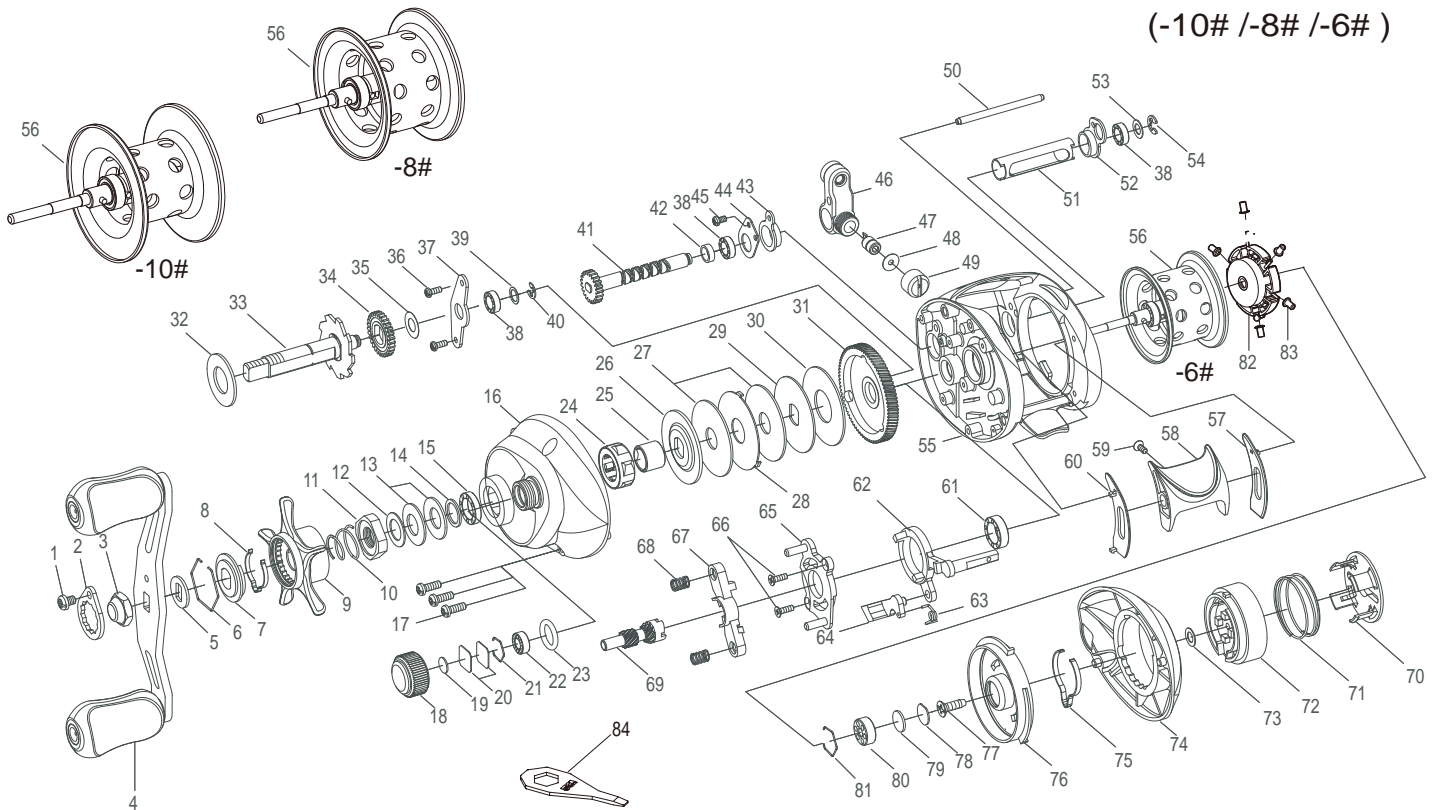

BAIT CASTING REEL

TACTICA

KC51H

(-10# / -8# / -6#)

Key NO.	Parts No.	Parts name
1	2E2-089-01	A26M-045 SCREW
2	2F6-043-02	ROTOR NUT HOLDING PLATE
3	2E3-075-02	HANDLE NUT
4	2YH-309-03	HANDLE TOTAL ASSEMBLY
5	2W2-058-01	KEY WASH
6	2E4-018-01	RETAINER
7	2F8-050-01	CLICK LEAF SPRING HOLDER
8	2L3-029-01	CLICK LEAF SPRING
9	2D4-008-04	STAR DRAG LEVER
10	2Q1-052-01	STAR DRAG SPRING
11	2E3-029-02	STAR DRAG NUT
12	2W1-020-01	081-130 WASHER
13	2L1-004-01	SPRING WASHER
14	2W1-035-05	080-105 WASHER
15	2Z1-024-05	812-2.5 BALL BEARING
16	2F5-422-03	LEFT SIDE COVER
17	2E2-031-01	A26M-075 SCREW
18	2E3-077-01	CAST CONTROL NUT
19	2W5-026-01	SPACER
20	2W5-029-01	CAST CONTROL SPACER
21	2E4-019-01	BEARING RETAINER
22	2Z1-029-05	408-3 BALL BEARING
23	2E9-005-01	O RING
24	2YZ-026-01	ONE-WAY CLUTCH BEARING ASSEMBLY
25	2A4-073-01	ONE-WAY CLUTCH INNER TUBE
26	2W2-072-01	KEY WASHER
27	2W1-228-01	082-230 WASHER
28	2W3-036-01	EARED WASHER
29	2W2-073-01	KEY WASHER
30	2W1-227-01	125-250 WASHER
31	2G1-140-01	DRIVE GEAR
32	2W1-083-01	103-200 WASHER
33	2YM-096-01	DRIVE SHAFT ASSEMBLY
34	2G3-026-01	IDLE GEAR
35	2W1-075-01	051-100 WASHER
36	2E2-044-01	A20M-050 SCREW
37	2F6-036-01	DRIVE SHAFT RETAINER
38	2Z1-001-05	508-2.5 BALL BEARING
39	2W1-124-01	045-065 WASHER
40	2E5-006-01	E2.5 RETAINER
41	2YM-026-01	WORM SHAFT ASSEMBLY
42	2C1-055-01	SPACER
43	2C2-060-01	WORM SHAFT BUSH B
44	2W5-041-01	SPACER