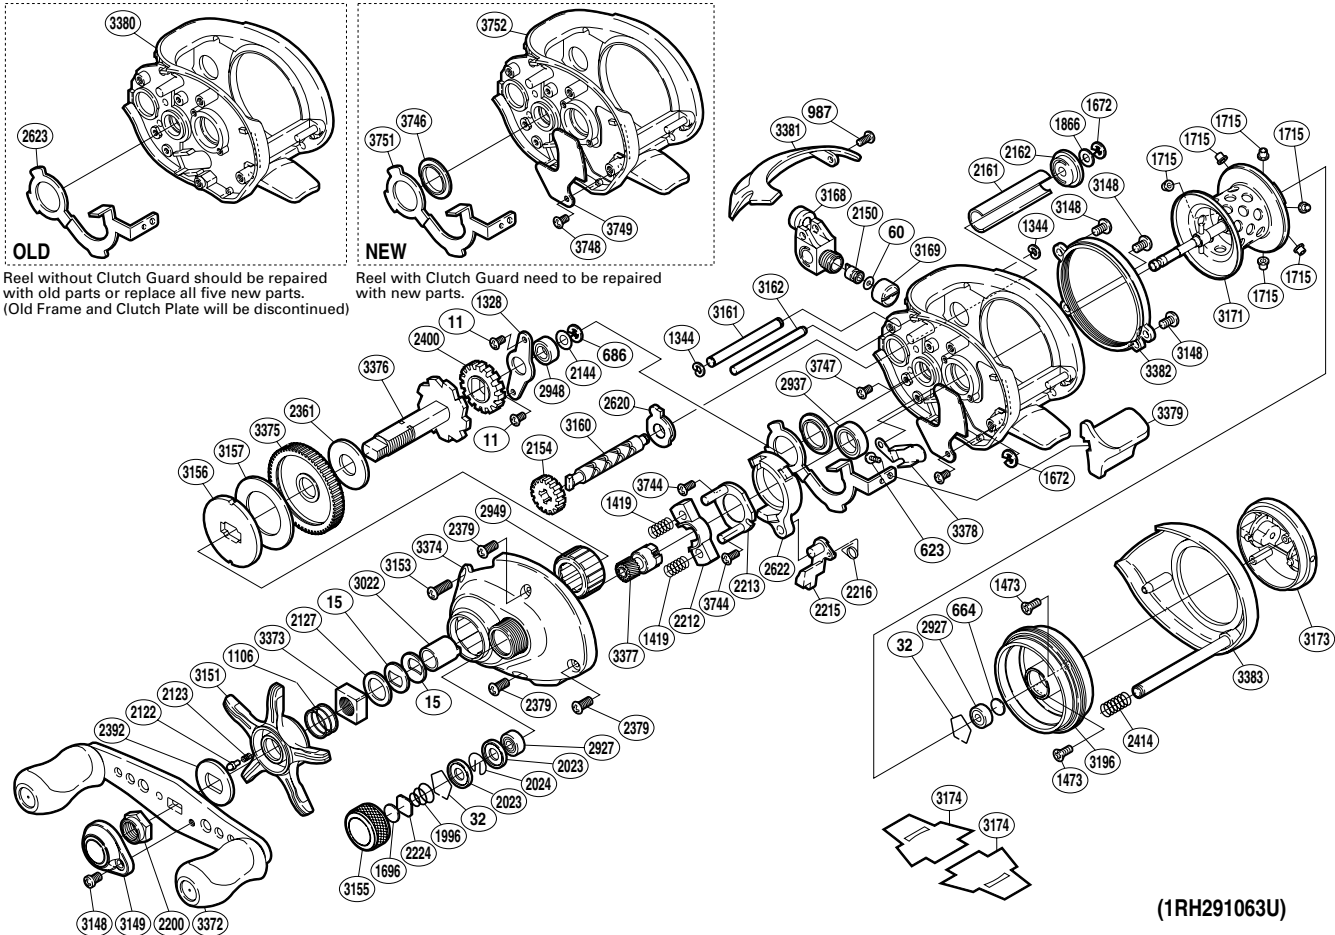

SHIMANO®

CHRONARCH A-RB

CH-51MG

Reel without Clutch Guard should be repaired with old parts or replace all five new parts. (Old Frame and Clutch Plate will be discontinued)

Reel with Clutch Guard need to be repaired with new parts.

(1RH291063U)

Part No.	Description	Part No.	Description	Part No.	Description
BNT0011	Screw	BNT2200	Handle Nut	BNT3168	Line Guide
BNT0015	Drag Spring Washer	BNT2212	Yoke	BNT3169	Pawl Cap
BNT0032	Bearing Retainer	BNT2213	Clutch Cam Retainer	BNT3171	Spool Assembly
BNT0060	Spacer	BNT2215	Clutch Pawl	BNT3173	Turnkey Dial
BNT0623	Screw	BNT2216	Clutch Pawl Spring	BNT3196	Brake Case
BNT0664	Spacer B	BNT2224	Spool Tension Spacer A	BNT3372	Handle Assembly
BNT0686	E Lock	BNT2361	Drag Washer A	BNT3373	Star Drag Nut
BNT0987	Screw	BNT2379	Screw	BNT3374	Left Side Plate
BNT1106	Star Drag Spring	BNT2392	Star Drag Click Plate	BNT3375	Drive Gear
BNT1328	Drive Shaft Retainer	BNT2400	Idle Gear A	BNT3376	Drive Shaft
BNT1344	C Lock	BNT2414	Side Plate Spring	BNT3377	Pinion Gear
BNT1419	Yoke Spring	BNT2620	Worm Bushing A	BNT3378	Clutch Guard
BNT1473	Screw	BNT2622	Clutch Cam	BNT3379	Quick-Fire II Clutch Bar
BNT1672	E Lock	BNT2927	Ball Bearing	BNT3381	Thumb Rest
BNT1696	Cast Control Spacer B	BNT2937	Ball Bearing	BNT3382	Right Side Frame Plate
BNT1715	Brake Collar (red)	BNT2948	Ball Bearing	BNT3383	Left Side Plate
BNT1866	Spacer	BNT2949	Roller Clutch Bearing	BNT3744	Screw
BNT1996	Spool Tension Spring	BNT3022	Roller Clutch Inner Tube	BNT3746	Clutch Plate Shaft Support
BNT2023	Spool Shaft Clip Holder	BNT3148	Screw	BNT3747	Screw
BNT2024	Spool Shaft Clip	BNT3149	Handle Nut Plate	BNT3748	Screw
BNT2122	Click Pin	BNT3151	Star Drag	BNT3749	Clutch Guard B
BNT2123	Click Spring	BNT3153	Screw	BNT3751	Clutch Plate
BNT2127	Star Drag Spacer	BNT3155	Cast Control Cap	BNT3752	One-Piece Frame
BNT2144	Washer	BNT3156	Key Washer		
BNT2150	Line Guide Pawl	BNT3157	Drag Washer C	BNT2623	Clutch Plate
BNT2154	Idle Gear C	BNT3160	Worm Shaft	BNT3380	One-Piece Frame
BNT2161	Level Wind Guard	BNT3161	Line Guard		
BNT2162	Worm Bushing B	BNT3162	Stabilizer Bar	BNT3174	Reel Seat Spacer