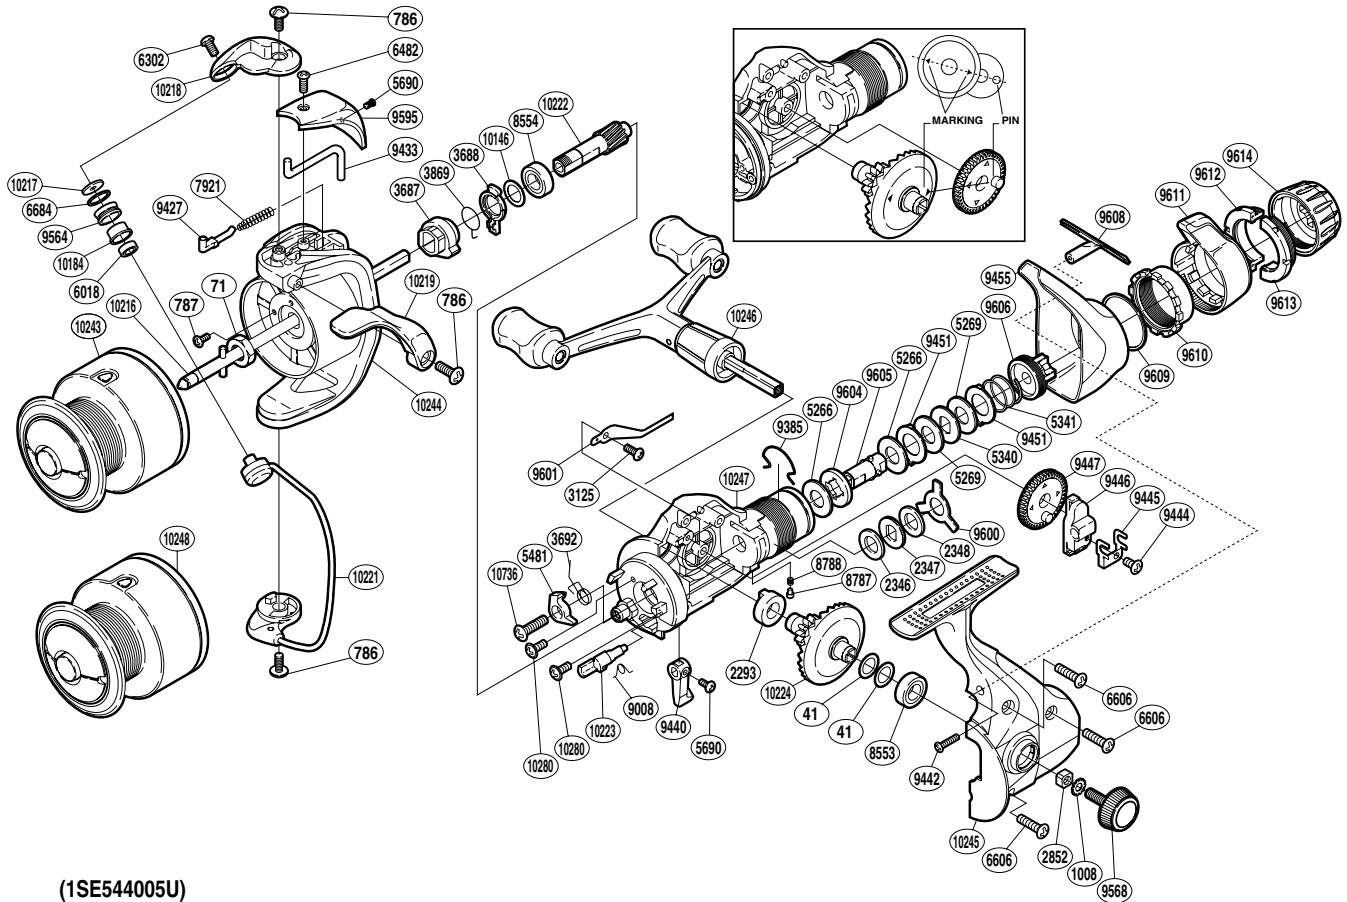

## SPIREX

SR-4000RE

(1SE544005U)

Part No.	Description	Part No.	Description	Part No.	Description
RD 0041	Washer	RD 7921	Bail Spring	RD 9609	Fightin' Pressure Screw Washer
RD 0071	Rotor Nut	RD 8553	Ball Bearing	RD 9610	Fightin' Pressure Screw
RD 0786	Screw	RD 8554	Ball Bearing	RD 9611	Fightin' Lever
RD 0787	Screw	RD 8787	Click Pin	RD 9612	Drag Programmer B1
RD 1008	Handle Lock Washer	RD 8788	Click Spring	RD 9613	Drag Programmer B2
RD 2293	Drive Gear Bushing	RD 9008	Anti-Reverse Cam Spring	RD 9614	Drag Programmer A
RD 2346	Drag Washer	RD 9385	Hold Click Spring	RD10146	Washer
RD 2347	Click Gear	RD 9427	Bail Spring Guide	RD10184	Line Roller Bushing
RD 2348	Drag Washer	RD 9433	Bail Trip Lever	RD10216	Main Shaft
RD 2852	Handle Screw Lock	RD 9440	Anti-Reverse Lever	RD10217	Line Roller Washer
RD 3125	Screw	RD 9442	Screw	RD10218	Bail Arm
RD 3687	Anti-Reverse Ratchet	RD 9444	Screw	RD10219	Quick-Fire II Trigger
RD 3688	Anti-Reverse Lock Out	RD 9445	Oscillating Slider Retainer	RD10221	Bail Assembly
RD 3692	Anti-Reverse Pawl Spring	RD 9446	Oscillating Slider	RD10222	Pinion Gear
RD 3869	Anti-Reverse Lock Out Spring	RD 9447	Oscillating Gear	RD10223	Anti-Reverse Cam
RD 5266	Drag Washer	RD 9451	Eared Washer	RD10224	Drive Gear
RD 5269	Drag Washer	RD 9455	Rear Protector B	RD10243	Spool Assembly
RD 5340	Key Washer	RD 9564	Line Roller	RD10244	Rotor
RD 5341	Drag Coil Spring	RD 9568	Handle Screw Cap	RD10245	Side Cover
RD 5481	Anti-Reverse Pawl	RD 9595	Bail Spring Cover	RD10246	Double Paddle Handle Assembly
RD 5690	Screw	RD 9600	Eared Washer	RD10247	Body
RD 6018	Ball Bearing	RD 9601	Drag Click	RD10280	Screw
RD 6302	Screw	RD 9604	Drag Shaft B	RD10736	Screw
RD 6482	Screw	RD 9605	Drag Shaft A		
RD 6606	Screw	RD 9606	Pressure Screw		
RD 6684	Line Roller Spacer	RD 9608	Rear Protector A	RD10248	Spare Spool Assembly

(170829)