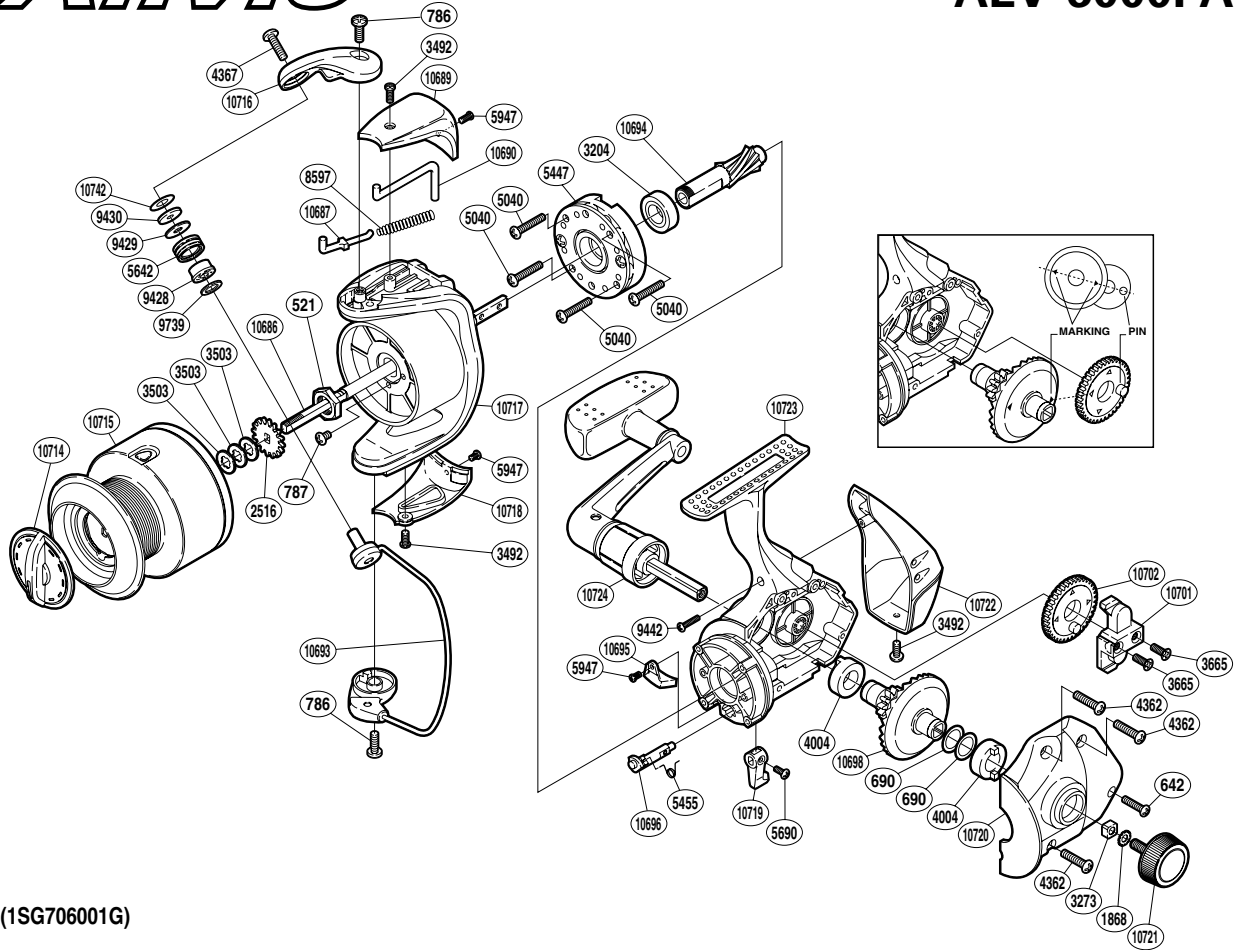

SHIMANO®

Alivio

ALV-6000FA

(1SG706001G)

Part No.	Description	Part No.	Description	Part No.	Description
RD 0521	Rotor Nut	RD 5455	Anti-Reverse Cam Spring	RD10696	Anti-Reverse Cam
RD 0642	Screw	RD 5642	Line Roller	RD10698	Drive Gear
RD 0690	Washer	RD 5690	Screw	RD10701	Oscillating Slider
RD 0786	Screw	RD 5947	Screw	RD10702	Oscillating Gear
RD 0787	Screw	RD 8597	Bail Spring	RD10714	Drag Knob
RD 1868	Handle Lock Washer	RD 9428	Line Roller Bushing	RD10715	Spool Assembly
RD 2516	Spool Support	RD 9429	Line Roller Spacer	RD10716	Bail Arm
RD 3204	Ball Bearing	RD 9430	Line Roller Washer	RD10717	Rotor
RD 3273	Handle Screw Lock	RD 9442	Screw	RD10718	Bail Hold Support Guard
RD 3492	Screw	RD 9739	Bearing Spacer	RD10719	Anti-Reverse Lever
RD 3503	Spool Washer	RD10686	Main Shaft	RD10720	Side Cover
RD 3665	Screw	RD10687	Bail Spring Guide A	RD10721	Handle Screw Cap
RD 4004	Drive Gear Bushing	RD10689	Bail Spring Cover	RD10722	Rear Protector
RD 4362	Screw	RD10690	Bail Trip Lever	RD10723	Body
RD 4367	Screw	RD10693	Bail Assembly	RD10724	Handle Assembly
RD 5040	Screw	RD10694	Pinion Gear	RD10742	Spacer
RD 5447	Roller Clutch Assembly	RD10695	Bail Trip Strike		