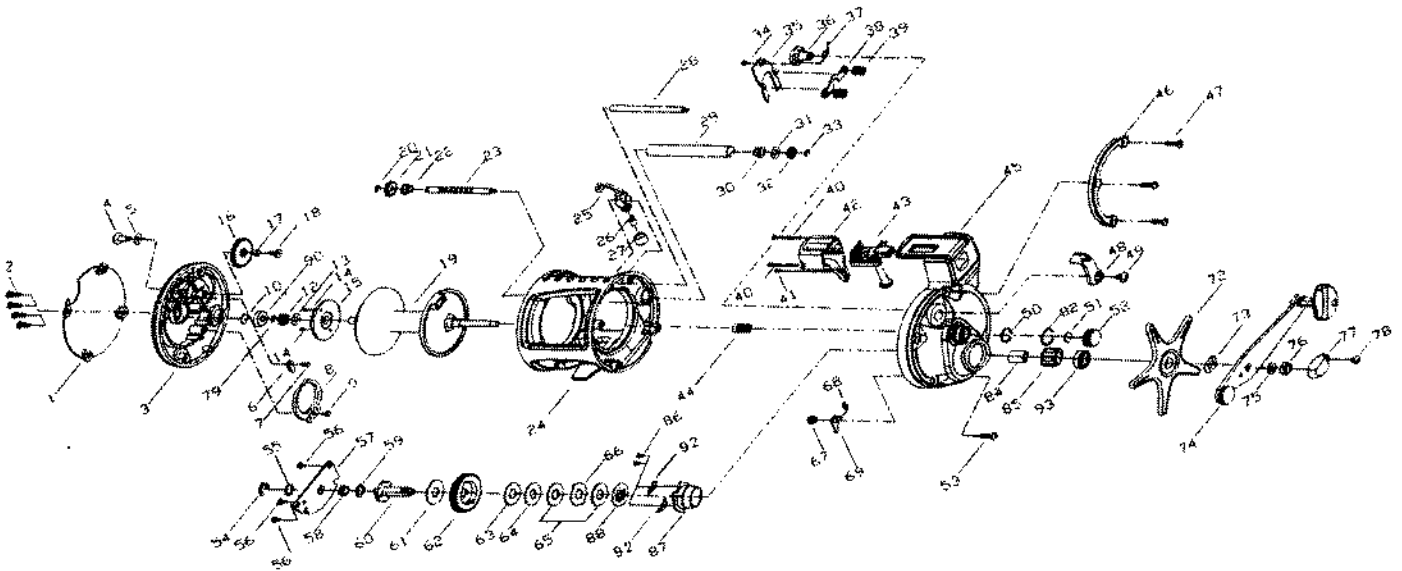

ACCUDEPTH 47LCi/57LCi

Key No.	Parts No.	Parts Name
1	W60-8902	L/S OUTER PLT
2	W60-9101	L/S PLT SCREW
3	W60-9201	L/S PLT
4	W60-9401	CLICK BUTTON
5	W60-0501	CLICK BUTTON WASHER
6	W60-0601	CLICK PAWL
7	W60-0701	CLICK PAWL SCREW
8	W60-0801	CLICK SPRING
9	W60-0901	CLICK SPRING SCREW
12	W60-9501	SPOOL GEAR
13	W60-9601	SPOOL WASHER
14	W60-1302	CLICK GEAR SCREW
15	W60-9701	CLICK GEAR
16	W60-9801	IDLE GEAR
17	W60-1601	IDLE GEAR COLLAR
18	W60-9901	IDLE GEAR SCREW
19	W61-7701	SPOOL
20	W61-0201	WORM SHAFT RET A
21	W61-0301	WORM SHAFT GEAR
22	W60-2101	WORM SHAFT BUSH
23	W61-0401	WORM SHAFT
24	W61-7901	FRAME
25	W61-0801	LEVEL WIND
26	W60-2901	LINE GUIDE PAWL
27	W60-3001	PAWL CAP
28	W61-1001	STABILIZER BAR
29	W61-1101	LEVEL WIND GUARD
30	W60-2101	WORM SHAFT COLLAR
31	W60-3401	WORM SHAFT WASHER
32	W60-3501	COUNTER GEAR
33	W60-3601	WORM SHAFT RET B
34	W61-6401	YOKE PLT SCREW
35	W61-1301	YOKE PLT
36	W60-4001	CLUTCH CAM
37	W60-4101	CLUTCH SPRING
38	W61-1401	YOKE
39	W60-4301	YOKE SPRING
40	W60-4401	COUNTER COVER SCREW A
41	W60-4501	COUNTER COVER SCREW B
42	W60-4601	COUNTER COVER
43	W61-6501	DEPTH COUNTER
44	W61-1601	PINION GEAR
45	W61-8201	R/S PLT
46	W61-1901	R/S OUTER RING
47	W61-2101	R/S OUTER RING SCREW
48	W61-6701	CLUTCH LEVER
49	W60-5501	CLUTCH LEVER SCREW
50	W60-5601	O RING
51	W60-1001	SPACER B
52	W61-2401	CAST CONTROL CAP

SPECIAL PART FOR AD57LCI

Key No.	Parts No.	Parts Name
1	W60-9002	L/S OUTER PLT
3	W60-9301	L/S PLT
19	W61-7801	SPOOL
23	W61-0501	WORM SHAFT
24	W61-8001	FRAME
25	W61-0901	LEVEL WIND
29	W61-1201	LEVEL WIND GUARD
43	W61-8101	DEPTH COUNTER
45	W61-8301	R/S PLT
46	W61-2001	R/S OUTER RING
48	W61-8401	CLUTCH LEVER
57	W61-2801	HOLD PLT
74	W61-3501	HANDLE