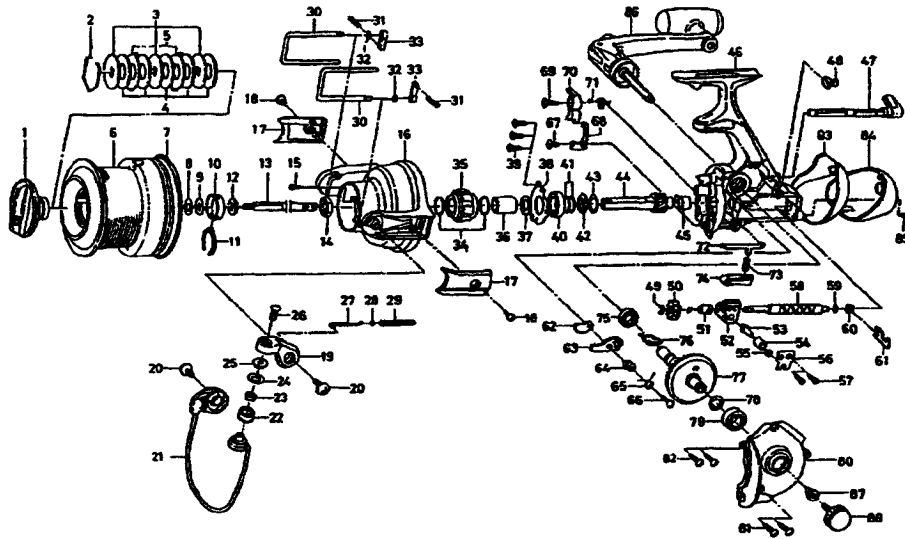

SPINNING REEL **EMBLEM-Z4500A / 5000A / 5500A**

Key No.	Parts No.	Parts Name	Key No.	Parts No.	Parts Name
2-7	F88-1801	SPOOL	51	E39-3501	WORM SHAFT BUSH
1	F88-2201	DRAG KNOB	52	F97-2301	OSC SLIDER
2	F88-4001	DRAG WASHER RET	53	E26-4101	OSC PAWL
3	F88-1701	KEY WASHER	54	E26-4201	OSC PAWL BUSH
4	F75-5501	DRAG WASHER	55	375-0801	OSC PAWL WASHER
5	F75-5701	EARED WASHER	56	E26-4301	OSC SLIDER COVER
7	E40-2901	O RING	57	352-1505	OSC SLIDER COVER SCREW
8	E39-9201	SPOOL WASHER A	58	E54-1101	WORM SHAFT
9	F04-3401	SPOOL WASHER B	59	B41-1701	WORM SHAFT WASHER
10	F20-4001	CLICK LEAF SPRING HOLDER	60	E43-6101	WORM SHAFT COLLAR
11	B74-7701	SPOOL CLICK LEAF SPRING	61	E43-6201	WORM SHAFT RET
12	E26-7501	MAIN SHAFT WASHER	62	F87-9701	A/R PAWL PLT
13	F88-0201	MAIN SHAFT	63	F87-9801	A/R PAWL
14	B43-7608	ROTOR NUT	64	E26-2101	A/R PAWL COLLAR
15	E15-7502	ROTOR NUT LOCK SCREW	65	E43-6301	A/R PAWL SPRING A
16	F97-3401	ROTOR	66	B00-9701	A/R PAWL SCREW
17	E43-2811	BAIL SPRING COVER	67	B84-2102	A/R CLAW SCREW
18	E10-7403	BAIL SPRING COVER SCREW	68	F88-0401	A/R CLAW PLT
19	F47-2102	BAIL ARM	69	L06-6501	A/R CLAW SCREW B
20	E00-7603	BAIL ARM SCREW	70	F88-0501	A/R CLAW
21	F88-2301	BAIL	71	F88-0601	A/R CLAW SPRING
22	F45-4902	LINE ROLLER	72	F88-0701	PUSH BUTTON PLT
23	F05-5601	BALL BEARING A	73	F88-0801	PUSH BUTTON SPRING
24	F44-6202	LINE ROLLER WASHER	74	F88-0901	PUSH BUTTON
25	F44-6302	LINE ROLLER COLLAR	75	E45-3901	BALL BEARING C
26	F60-8903	LINE ROLLER SCREW	76	E26-4502	A/R PAWL SPRING B
27	E32-6701	BAIL SPRING SHAFT	77	F43-6101	DRIVE GEAR
28	E31-3901	BAIL SPRING WASHER	78	371-2824	DRIVE GEAR WASHER
29	E44-1301	BAIL SPRING	79	B54-6001	BALL BEARING D
30	E43-1302	LINE GUARD SHAFT	80	F88-0301	SIDE COVER
31	F06-3301	LINE GUARD SPRING	81	B00-9705	SIDE COVER SCREW A
32	B33-9801	LINE GUARD RET	82	B00-9701	SIDE COVER SCREW B
33	E39-6201	LINE GUARD PLT	83	F88-4501	WATER SHIELD
34	F88-1001	ROLLER CLUTCH RET	84	F88-4601	REAR COVER
35	F88-1101	ROLLER CLUTCH	85	E24-8103	REAR COVER SCREW
36	F70-9801	SPACING SLEEVE	86	F88-1301	HANDLE
37	F26-7702	BEARING WASHER	87	F40-9001	HANDLE COLLAR
38	F88-0101	BEARING RET	88	L00-9106	HANDLE LOCK SCREW
39	F21-2201	BEARING RET SCREW			
40	637-6101	BALL BEARING B			
41	372-7607	SPACER			
42	F88-0001	A/R RATCHET			
43	372-7603	PINION WASHER			
44	F87-9901	PINION GEAR			
45	E33-2101	PINION COLLAR			
46	F87-8001	BODY			
47	F88-9501	A/R LEVER			
48	F87-9501	A/R CAM SPRING			
49	320-5901	WORM SHAFT GEAR RET			
50	F43-6301	WORM SHAFT GEAR			